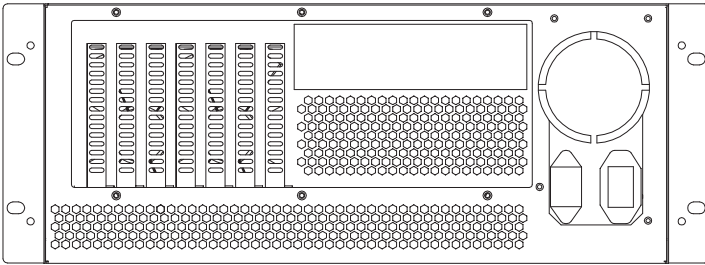

FRONT MOUNT 8 X GPU 4U CHASSIS

Model No.	
Ext	GPU X 8
Eid	2.5"X2
M/B	ATX 12 X 9.6 INCH
Fan	12cmx3
Slot	7 slot
Rev.	

unit:mm