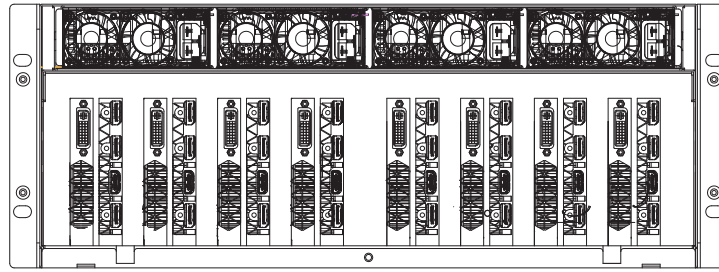

Model No	
Ext	N/A
Hid	N/A
M/B	For 8 GPUs
Fan	12CM FAN X 2
Slot	8 GPUs
Rev	

Front LCD / 2 Buttons