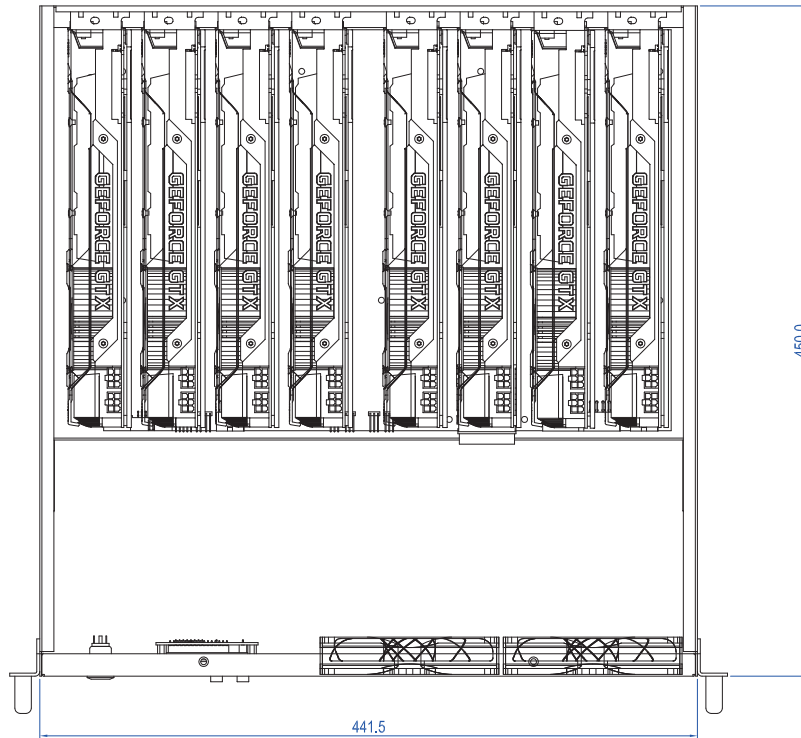

Model No	
Ext	N/A
Hid	N/A
M/B	For 8 GPUs
Fan	12CM FAN X 2
Slot	8 GPUs
Rev	

Front LCD / 2 Buttons