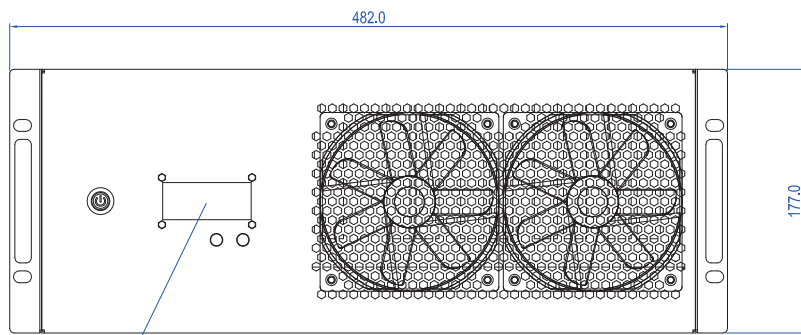

Model No	
Ext	N/A
Hid	N/A
M/B	For 8 GPUs
Fan	12CM FAN X 2
Slot	8 GPUs
Rev	

Front LCD / 2 Buttons