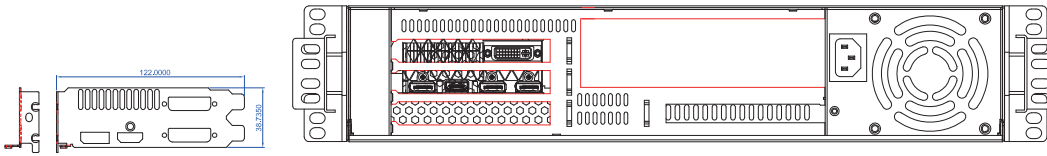

Model No.	
Ext	2.5" HDD x4
Hid	X
M/B	ATX
Fan	8CMx2
Slot	x4
Rev.	

PROPRIETARY AND CONFIDENTIAL
 THE INFORMATION CONTAINED IN THIS
 DRAWING IS THE SOLE PROPERTY OF
 ISTARUSA GROUP. ANY
 REPRODUCTION IN PART OR AS A WHOLE
 WITHOUT THE WRITTEN PERMISSION OF
 ISTARUSA GROUP IS
 PROHIBITED.

		DIMENSIONS ARE IN MM TOLERANCES: FRACTIONAL ± ANGULAR: MACH ± BEND ± TWO PLACE DECIMAL ± THREE PLACE DECIMAL ±		NAME	DATE
				DRAWN	
				CHECKED	
				ENG APPR.	
				MFG APPR.	
				Q.A.	
				COMMENTS:	
NEXT ASSY	USED ON	MATERIAL			
		FINISH			
BY	UA				