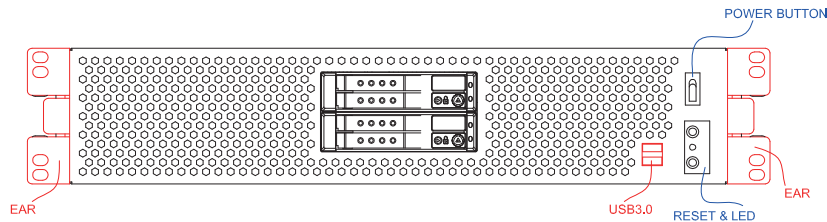

Model No.	
Ext	2.5" HDD x4
Hid	X
M/B	ATX
Fan	8CMx2
Slot	x4
Rev.	

PROPRIETARY AND CONFIDENTIAL
 THE INFORMATION CONTAINED IN THIS
 DRAWING IS THE SOLE PROPERTY OF
 ISTARUSA GROUP. ANY
 REPRODUCTION IN PART OR AS A WHOLE
 WITHOUT THE WRITTEN PERMISSION OF
 ISTARUSA GROUP IS
 PROHIBITED.

		DIMENSIONS ARE IN MM TOLERANCES: FRACTIONAL ± ANGULAR: MACH ± BEND ± TWO PLACE DECIMAL ± THREE PLACE DECIMAL ±		NAME	DATE
				DRAWN	
				CHECKED	
				ENG APPR.	
				MFG APPR.	
				Q.A.	
				COMMENTS:	
NEXT ASSY	USED ON	MATERIAL			
		FINISH			
BY	UA				