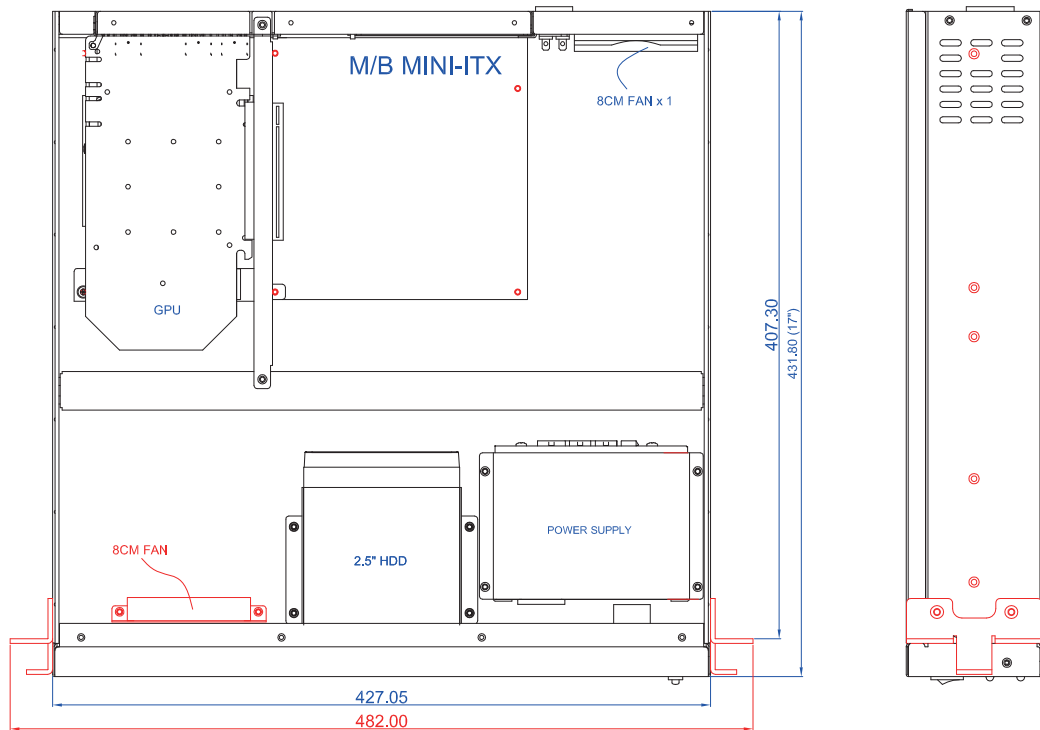

Model No.	
Ext	2.5" HDD x4
Hid	X
M/B	ATX
Fan	8CMx2
Slot	x4
Rev.	

PROPRIETARY AND CONFIDENTIAL
 THE INFORMATION CONTAINED IN THIS
 DRAWING IS THE SOLE PROPERTY OF
 ISTARUSA GROUP. ANY
 REPRODUCTION IN PART OR AS A WHOLE
 WITHOUT THE WRITTEN PERMISSION OF
 ISTARUSA GROUP IS
 PROHIBITED.

		DIMENSIONS ARE IN MM TOLERANCES: FRACTIONAL ± ANGULAR: MACH ± BEND ± TWO PLACE DECIMAL ± THREE PLACE DECIMAL ±		NAME	DATE
				DRAWN	
				CHECKED	
				ENG APPR.	
				MFG APPR.	
				Q.A.	
				COMMENTS:	
NEXT ASSY	USED ON	MATERIAL			
		FINISH			
BY	UA				